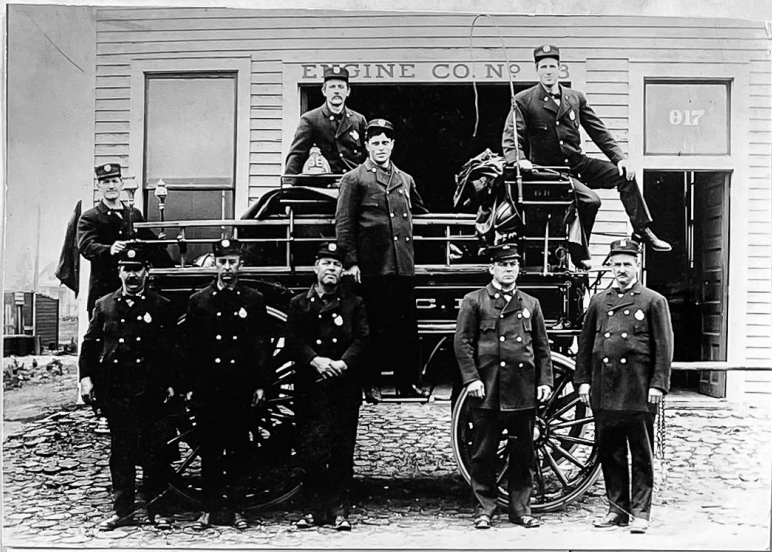

ENGINE 94 - TRUCK 53 - ADDISON & HARLEM W 1952  
ONLY A STILL ALARM

ENG 68 Circa 1910-15 in front of old frame on the present site of 1642 N. Kostner. (G. Fick)

ENG 19 Circa 1915 operating at a fire on the great southside. McIntre collection (McDonnell)

ENG 4 Circa 1919-23 at approx Scott & Burling. Picture from McIntre collection.

ENG 41 Early picture of wagon that operated with fireboat ENG 41 in Sampsons Slip at 23 RD St. Picture from McIntre collection.

Engine 32 - Truck 9 - Squad 1 in former quarters at number 2 Washington Street before 1912 where Public Library now is.