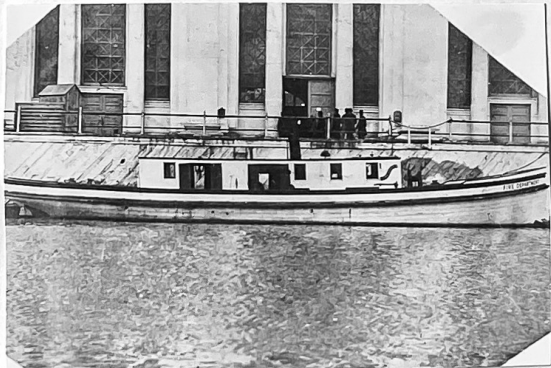

CHICAGO (E58) ORIG  
95th St. BRIDGE HIST SOC 1894

Engine 104

HJ McGinnis

J. MCGINNIS

(E37) GRAEME STEWART  
GOOSE IS. 1913 PHOTO  
SEE MCGINNIS

Truck 9 Monroe & Michigan Ken Little

LITTLE

(E71) FIRE QUEEN  
JACKSON PK LAADON HIST SOC 1893