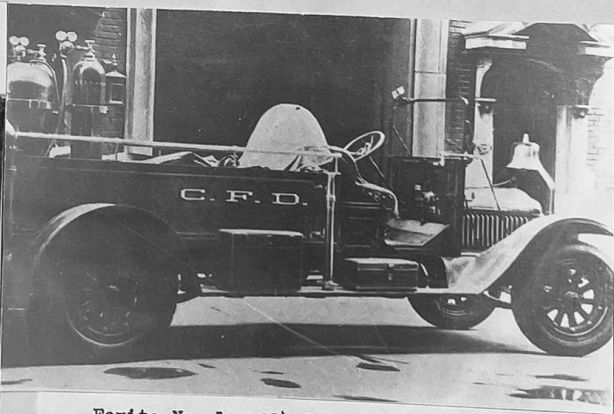

Engine 90 1016 Division St Ken Little
(Steamer)

KEN LITTLE

Engine 90 1016 Division St Ken Little
(Wagon)

KEN LITTLE

HARDER HOSE WAGON

HJMcGinnis

McGINNIS

Knott Conversion Steamer Ken Little
Engine 94 326 S. Jefferson St 1912

KEN LITTLE

1st Battalion Chief Durbin Driver Faahive
McGinnis UGWIS

McGINNIS

Fomite No. 1 214 Lomax Place WHITE TRUCK
Ken Little

EARLY MACK BULLDOG PUMPER McGinnis

McGINNIS

ENGINE 6

589 W. MAXWELL ST.