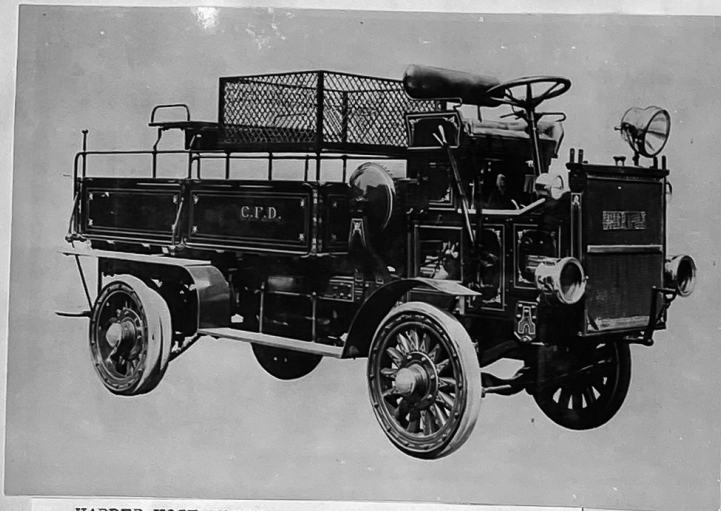

Engine 90 1016 Division St Ken Little
(Steamer)

KEN LITTLE

Engine 90 1016 Division St Ken Little
(Wagon)

KEN LITTLE

HARDER HOSE WAGON

HJMcGinnis

McGINNIS

Knott Conversion Steamer Ken Little
Engine 94 326 S. Jefferson St 1912

KEN LITTLE

1st Battalion Chief Durbin Driver Faahive
McGinnis UGWIS

McGINNIS

Fomite No. 1 214 Lomax Place WHITE TRUCK
Ken Little

EARLY MACK BULLDOG PUMPER McGinnis

McGINNIS

ENGINE 6

589 W. MAXWELL ST.