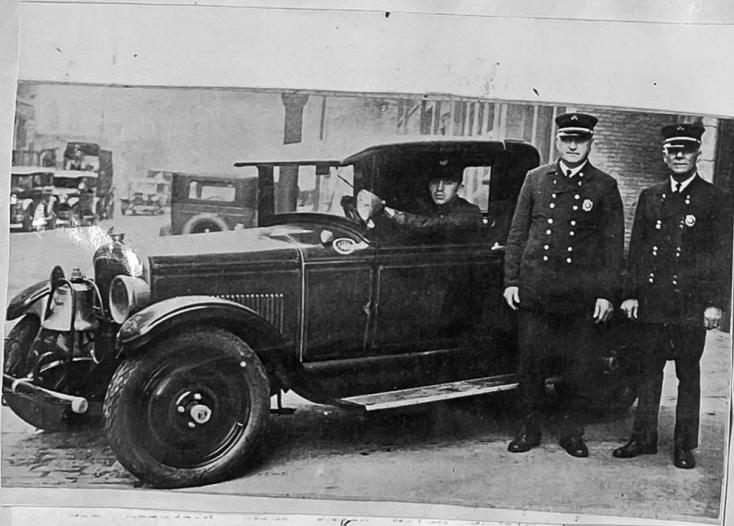

Engine 90 1016 Division St Ken Little
(Steamer)

KEN LITTLE

Engine 90 1016 Division St Ken Little
(Wagon)

KEN LITTLE

HARDER HOSE WAGON

HJMcGinnis

McGINNIS

Knott Conversion Steamer Ken Little
Engine 94 326 S. Jefferson St 1912

KEN LITTLE

1st Battalion Chief Durbin Driver Faahive
McGinnis UGWIS

McGINNIS

Fomite No. 1 214 Lomax Place WHITE TRUCK
Ken Little

EARLY MACK BULLDOG PUMPER McGinnis

McGINNIS

ENGINE 6

589 W. MAXWELL ST.