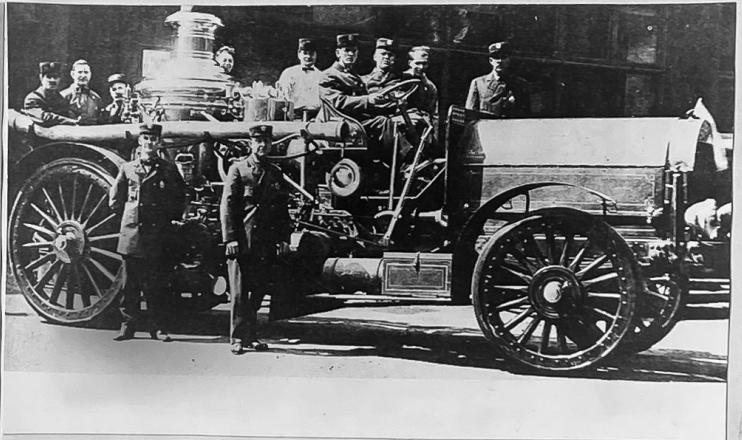

Engine 90 1016 Division St Ken Little
(Steamer)

KEN LITTLE

Engine 90 1016 Division St Ken Little
(Wagon)

KEN LITTLE

HARDER HOSE WAGON

HJMcGinnis

McGINNIS

Knott Conversion Steamer Ken Little
Engine 94 326 S. Jefferson St 1912

KEN LITTLE

1st Battalion Chief Durbin Driver Faahive
McGinnis UGWIS

McGINNIS

Fomite No. 1 214 Lomax Place WHITE TRUCK
Ken Little

EARLY MACK BULLDOG PUMPER McGinnis

McGINNIS

ENGINE 6

589 W. MAXWELL ST.