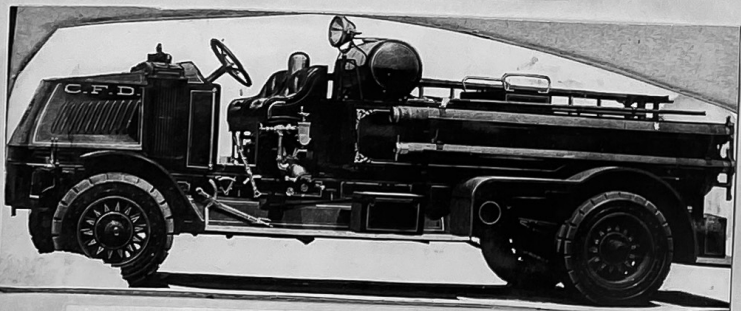

Engine 90 1016 Division St Ken Little
(Steamer)

KEN LITTLE

Engine 90 1016 Division St Ken Little
(Wagon)

KEN LITTLE

HARDER HOSE WAGON

HJMcGinnis

McGINNIS

Knott Conversion Steamer Ken Little
Engine 94 326 S. Jefferson St 1912

KEN LITTLE

1st Battalion Chief Durbin Driver Faahive
McGinnis UGWIS

McGINNIS

Fomite No. 1 214 Lomax Place WHITE TRUCK
Ken Little

EARLY MACK BULLDOG PUMPER McGinnis

McGINNIS

ENGINE 6

589 W. MAXWELL ST.