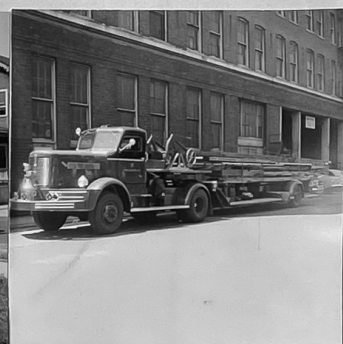

TRUCK - 8
2869 S. Loomis Ave (BRIDGEPORT)
1954 FWD 85 FT

TRUCK - 9
10 E. Hubbard St (LAKE SHORE)
1955 FWD 85 FT

TRUCK - 10
1613 Hudson Avenue (OLDE TOWN)
1960 MACK-MAGIRUS 100 FT M

TRUCK - 11
3419 Calumet Ave (LAKE MEADOWS)
1954 Firsch 100 FT M

TRUCK - 12
2258 W. 13 TH St (DOUGLAS PARK)
1949 FWD 85 FT

TRUCK - 13
3401 Elston Avenue (RIVER PARK)
1949 FWD 85 FT

TRUCK - 14
918 W. 19 TH St (CANALPORT)
1949 FWD 85 FT

TRUCK - 15
4602 Cottage Grove (DREXEL SQ)
1954 FWD 85 FT

TRUCK - 16
1405 E. 62 ND PL (WOODLAWN)
1955 FWD 85 FT

TRUCK - 17
3021 E. 93 RD St(SOUTH CHICAGO)
1946 MACK tot-1938 CFD 85 FT W

TRUCK - 18
5000 Union Avenue (LAKE)
1955 FWD 85 FT

TRUCK - 19
1127 W. Chicago Ave (WEST TOWN)
1954 FWD 85 FT